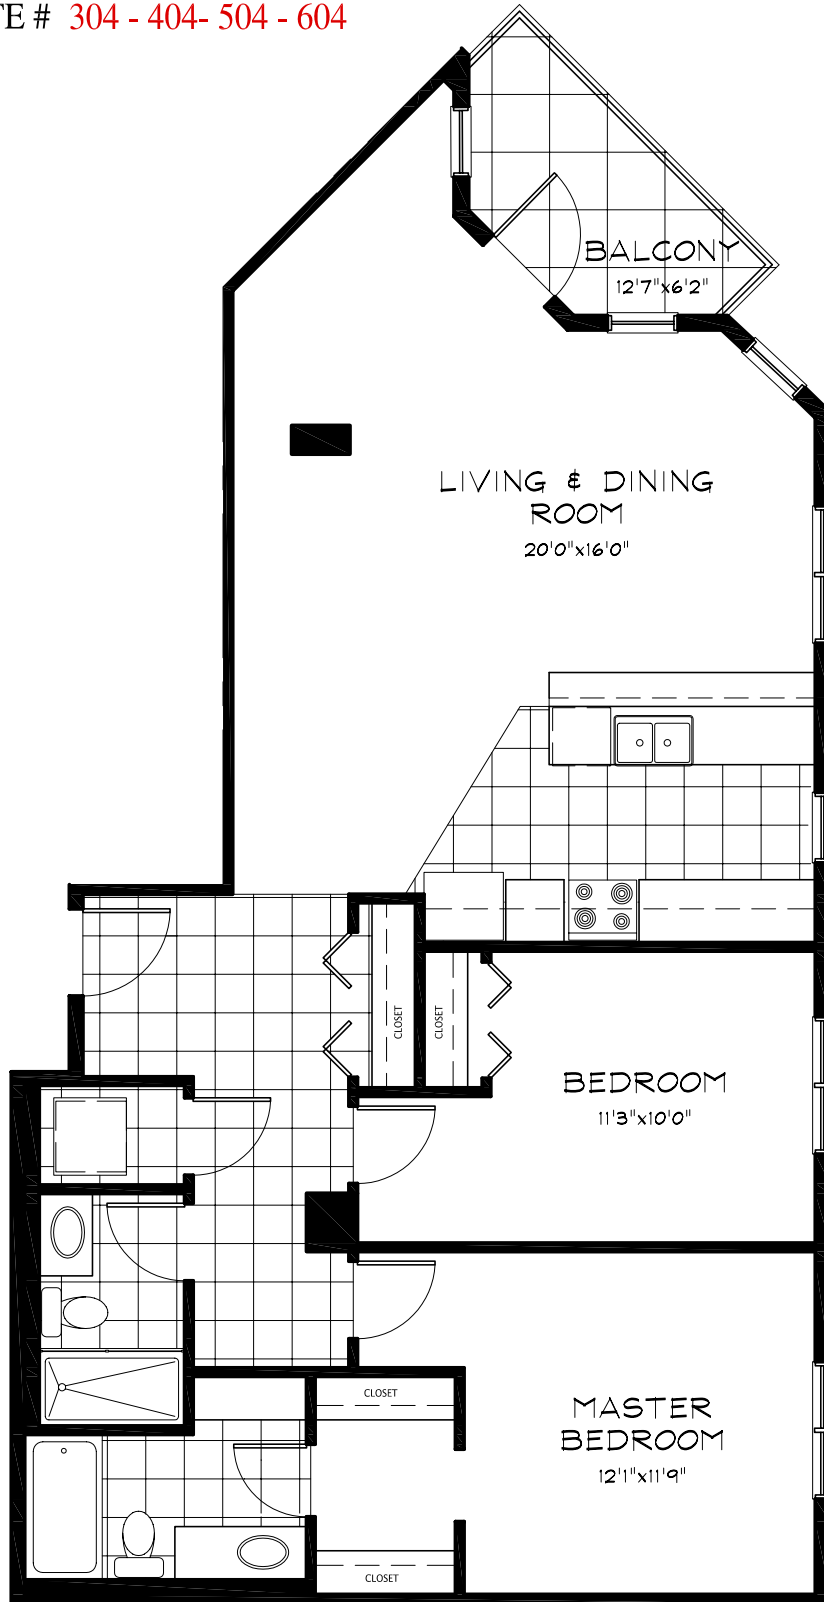

UNIT-B

TWO BED ROOM
APPROXIMATELY
1137 SQ.FT

The builder reserves the right to make modifications and changes to floor plans, project design, specification, and features should they be necessary. Actual dimensions may vary. Please ask your salesperson to show you the actual blueprints for detailed information.

SUITE # 304 - 404 - 504 - 604

TREO AT MARDALOOP

Dana Delanderville
(403) 680 - 1016
TreoAtMardaLoop.com