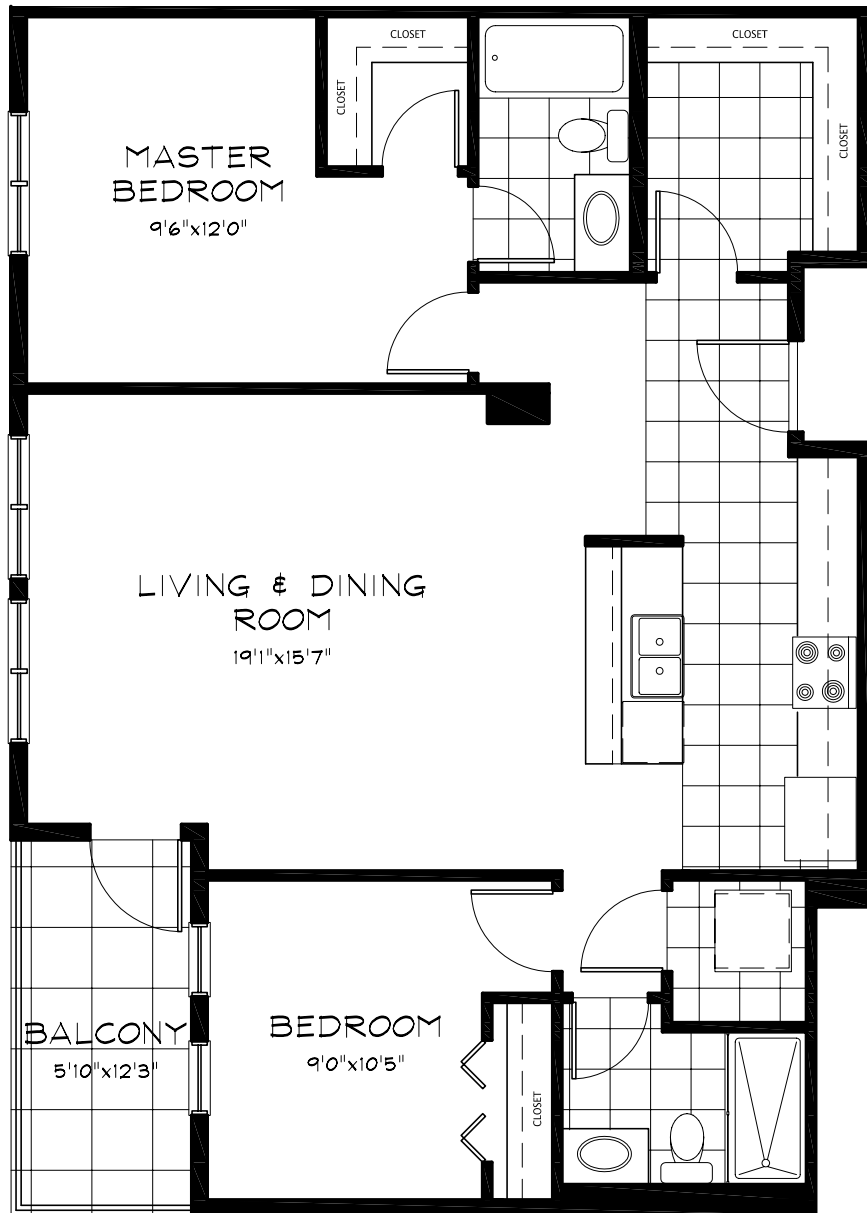

UNIT-C1

TWO BED ROOM
APPROXIMATELY
1006 SQ.FT

The builder reserves the right to make modifications and changes to floor plans, project design, specification, and features should they be necessary. Actual dimensions may vary. Please ask your salesperson to show you the actual blueprints for detailed information.

SUITE # 315 - 415 - 515 - 615

TREO AT MARDALOOP

Dana Delanderville
(403) 680 - 1016
TreoAtMardaLoop.com