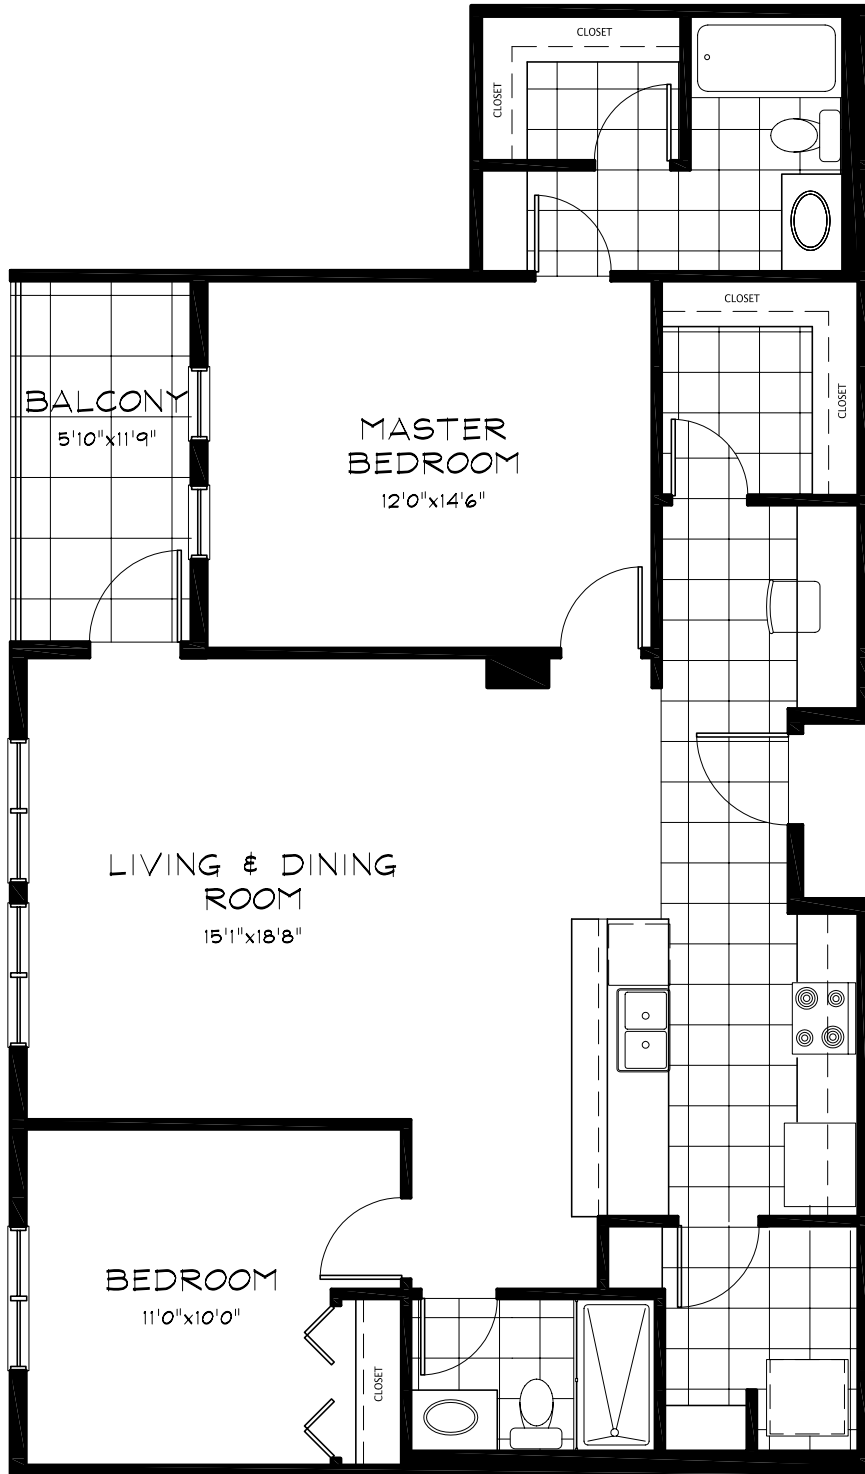

INTERGULF CIDEX

UNIT-C2

TWO BED ROOM
APPROXIMATELY
1137 SQ.FT

The builder reserves the right to make modifications and changes to floor plans, project design, specification, and features should they be necessary. Actual dimensions may vary. Please ask your salesperson to show you the actual blueprints for detailed information.

SUITE # 307 - 407 - 507 - 607

TREO AT MARDA LOOP

Dana Delanderville
(403) 680 - 1016
TreoAtMardaLoop.com