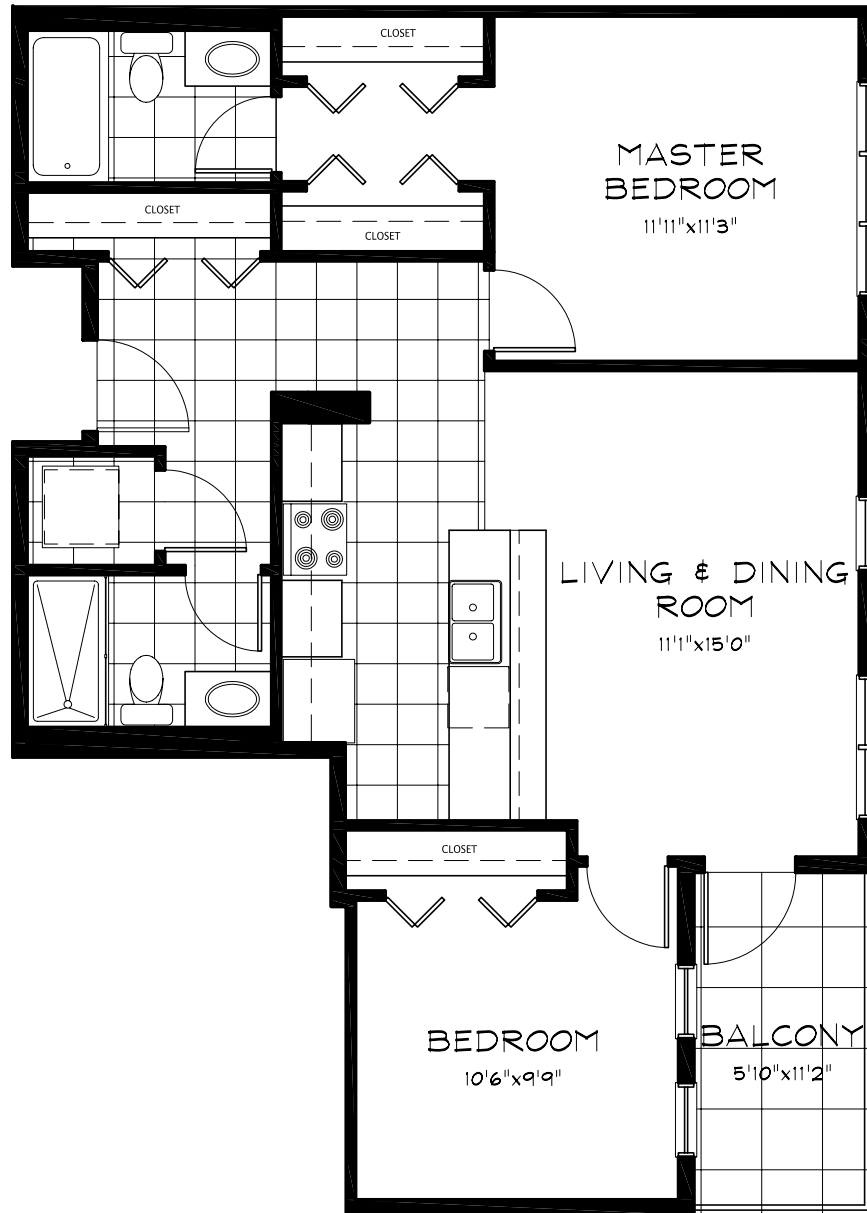

UNIT-D

TWO BED ROOM
APPROXIMATELY
873 SQ.FT

The builder reserves the right to make modifications and changes to floor plans, project design, specification, and features should they be necessary. Actual dimensions may vary. Please ask your salesperson to show you the actual blueprints for detailed information.

SUITE # 414 - 514 - 614

TREO AT MARDALOOP

Dana Delanderville
(403) 680 - 1016
TreoAtMardaLoop.com