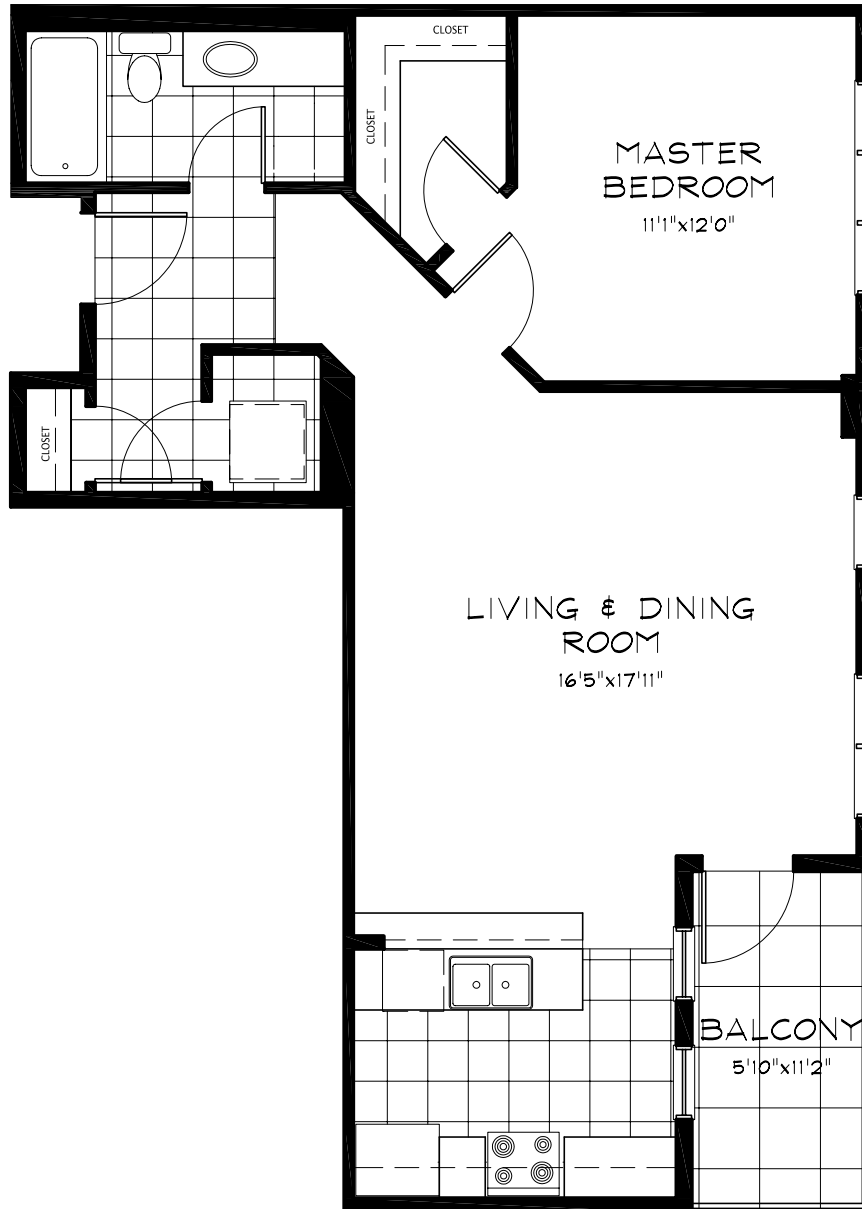

# UNIT-D3 ONE BED ROOM APPROXIMATELY 781 SQ.FT

The builder reserves the right to make modifications and changes to floor plans, project design, specification, and features should they be necessary. Actual dimensions may vary. Please ask your salesperson to show you the actual blueprints for detailed information.

SUITE # 314

TREO AT MARDA LOOP

Dana Delanderville  
(403) 680 - 1016  
[TreoAtMardaLoop.com](http://TreoAtMardaLoop.com)