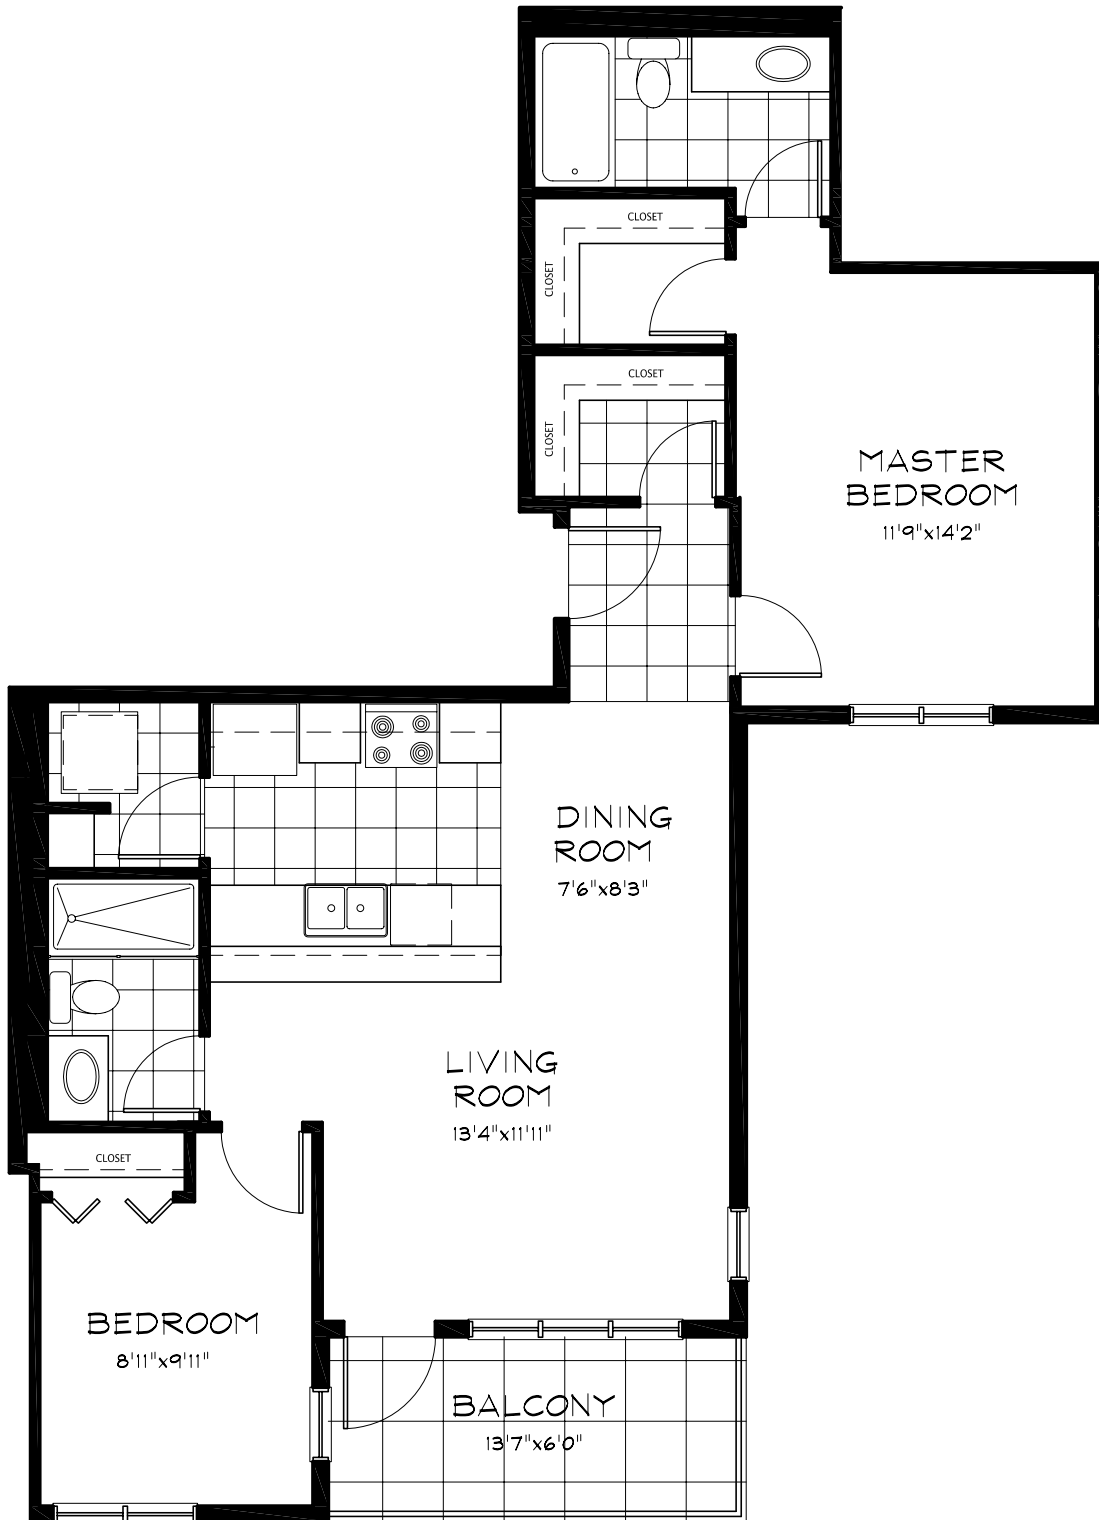

UNIT-E

ONE BED ROOM
APPROXIMATELY
927 SQ.FT

The builder reserves the right to make modifications and changes to floor plans, project design, specification, and features should they be necessary. Actual dimensions may vary. Please ask your salesperson to show you the actual blueprints for detailed information.

SUITE # 301 - 401 - 501 - 601

TREO AT MARDALOOP

Dana Delanderville
(403) 680 - 1016
TreoAtMardaLoop.com